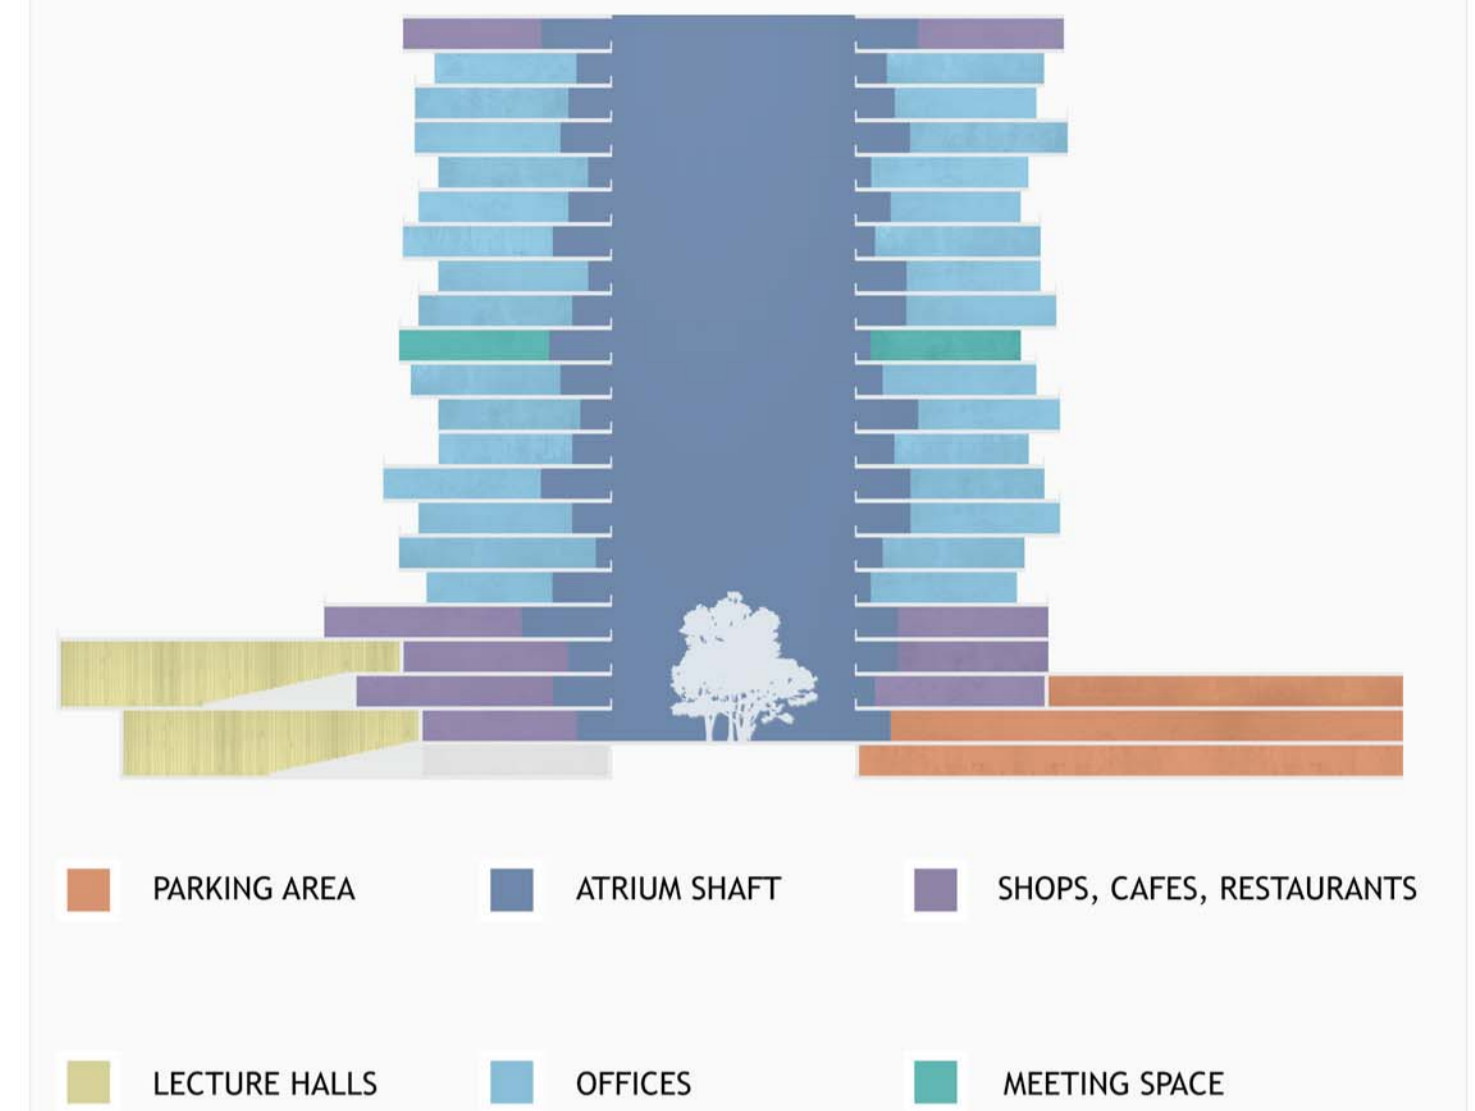

FORM

Distinct shape of the tower is created by a seemingly random arrangement of circular modules dissected into protruding and contracting sections which create an array of platform terraces - base for a green oasis in the middle of Shanghai's highly urban environment. Consequent floors envelope a wide atrium shaft which provides the interior of the building with sunlight.

THE APP

- Social hub for employees
- Navigation throughout the building and its offices
- Booking Facilities
- Control over services in the office
- Access to companies' database
- Transport - taxis, electrical "cars to go"
- Personal planner and calendar linked with companies timetables
- Link to public communication routes

Like the city of Shanghai itself - ever changing; ever shifting. Designed with independent entrepreneurs in mind this tower provides not only modern, affordable offices, utilities and a communal space for the business society in the centre of this bustling metropolis; but with the employment of technologies based on the premise of Internet of Things it creates a novel, adaptable and advantageous environment suited for development of ideas and cooperation between Shanghai's upcoming businessmen.

SPACE DIVISION

SUSTAINABILITY

Employing sustainable technologies like water based cooling system (based on the idea of exploitation of free cooling resources from the river), green energy floor tiles (which convert kinetic energy into electricity through electromagnetic induction) and solar panels Shifting Towers strives to limit its carbon dioxide footprint and create a healthier environment for inhabitants of Shanghai.