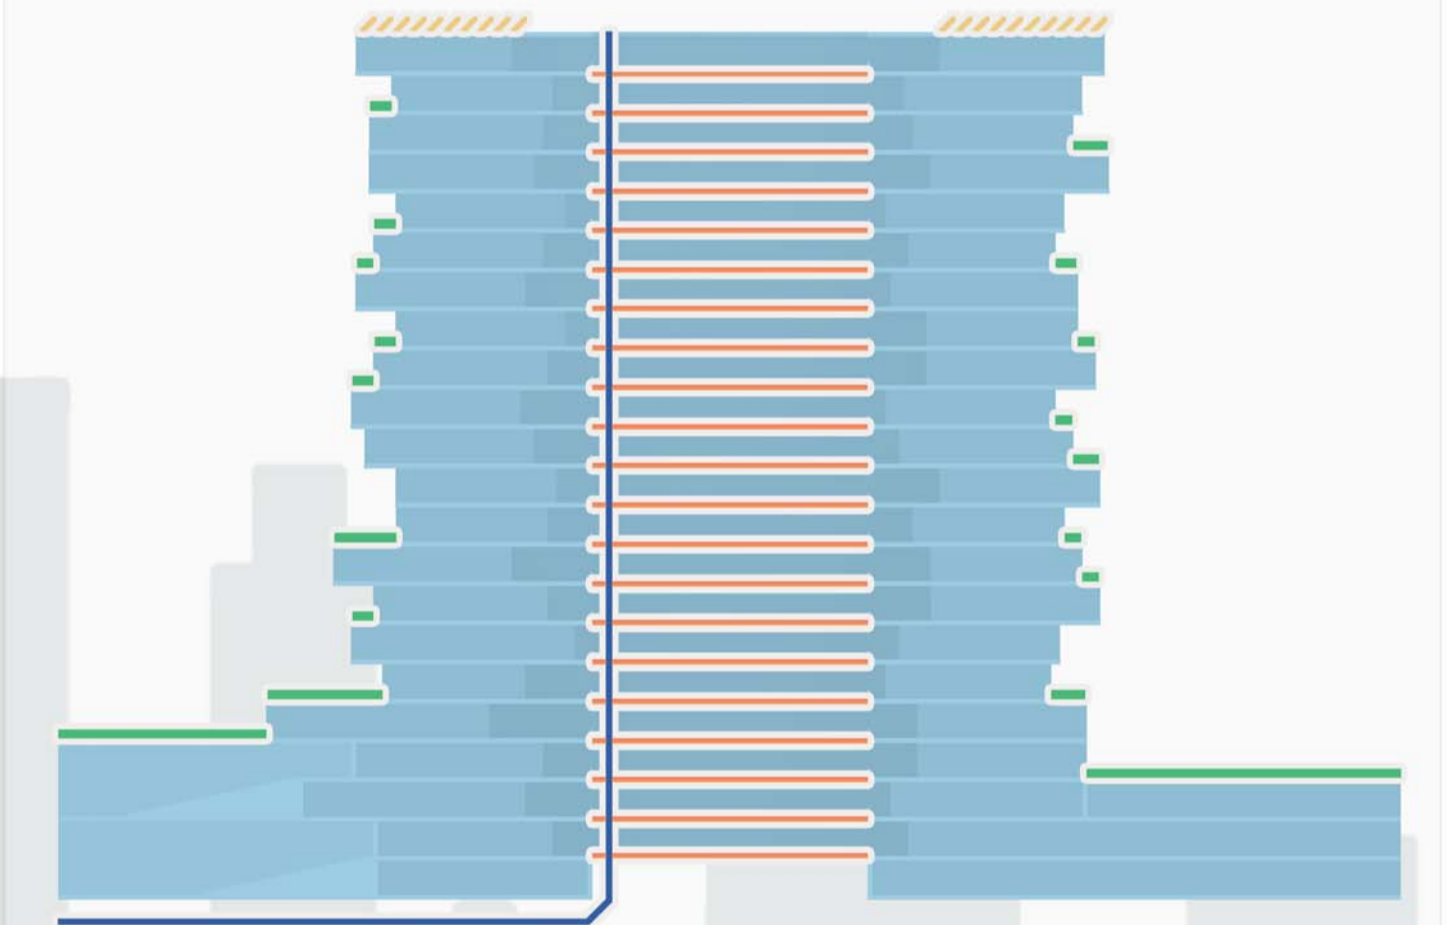

FORM

Distinct shape of the tower is created by a seemingly random arrangement of circular modules dissected into protruding and contracting sections which create an array of platform terraces - base for a green oasis in the middle of Shanghai's highly urban environment. Consequent floors envelope a wide atrium shaft which provides the interior of the building with sunlight.

Like the city of Shanghai itself - ever changing; ever shifting. Designed with independent entrepreneurs in mind this tower provides not only modern, affordable offices, utilities and a communal space for the business society in the centre of this bustling metropolis; but with the employment of technologies based on the premise of Internet of Things it creates a novel, adaptable and advantageous environment suited for development of ideas and cooperation between Shanghai's upcoming businessmen.

SPACE DIVISION

SUSTAINABILITY

Employing sustainable technologies like water based cooling system (based on the idea of exploitation of free cooling resources from the river), green energy floor tiles (which convert kinetic energy into electricity through electromagnetic induction) and solar panels Shifting Towers strives to limit its carbon dioxide footprint and create a healthier environment for inhabitants of Shanghai.