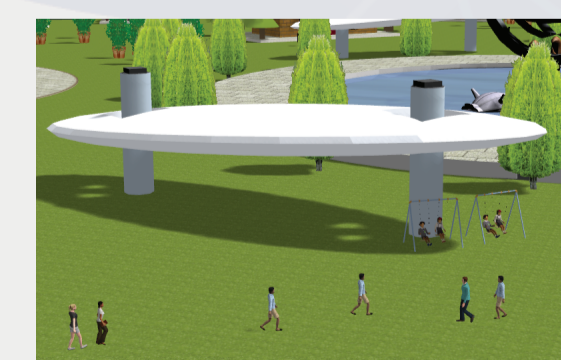

GREEN ISLAND

Resuable Energy

The Solar Panel
The Designed Solar Panel can also be a place to stay away from the sunlight. It is a really good decoration for the beauty of the main island.