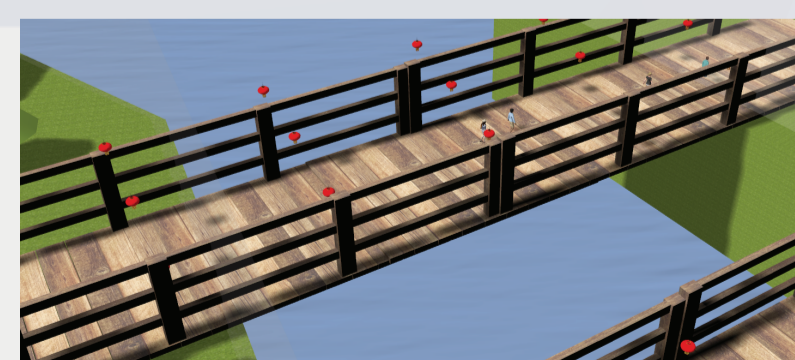

The Dancing Bridges
The Dancing Bridges has abilities to generate and storing energy for the whole island from every physical footstep on it! It encourages people to exercise more. To keep everyone fit is one of our duty.